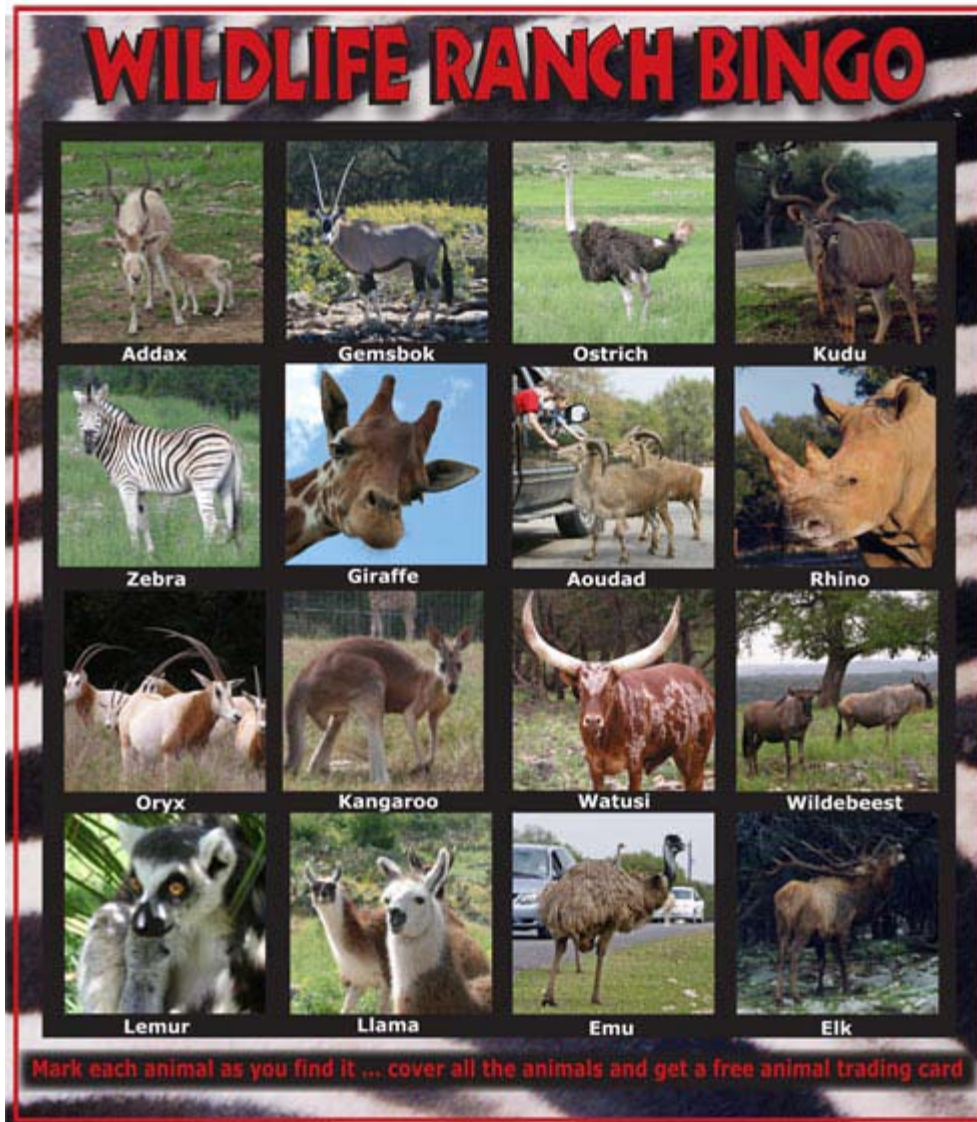

CARD 1

One trading card per child

CARD 2

One trading card per child

CARD 3

WILDLIFE RANCH BINGO

 Watusi	 Llama	 Ostrich	 Kudu
 Oryx	 Giraffe	 Aoudad	 Longhorn
 Rhino	 Kangaroo	 Gemsbok	 Wildebeest
 Lemur	 Zebra	 Emu	 Elk

Mark each animal as you find it ... cover all the animals and get a free animal trading card

One trading card per child

CARD 4

One trading card per child